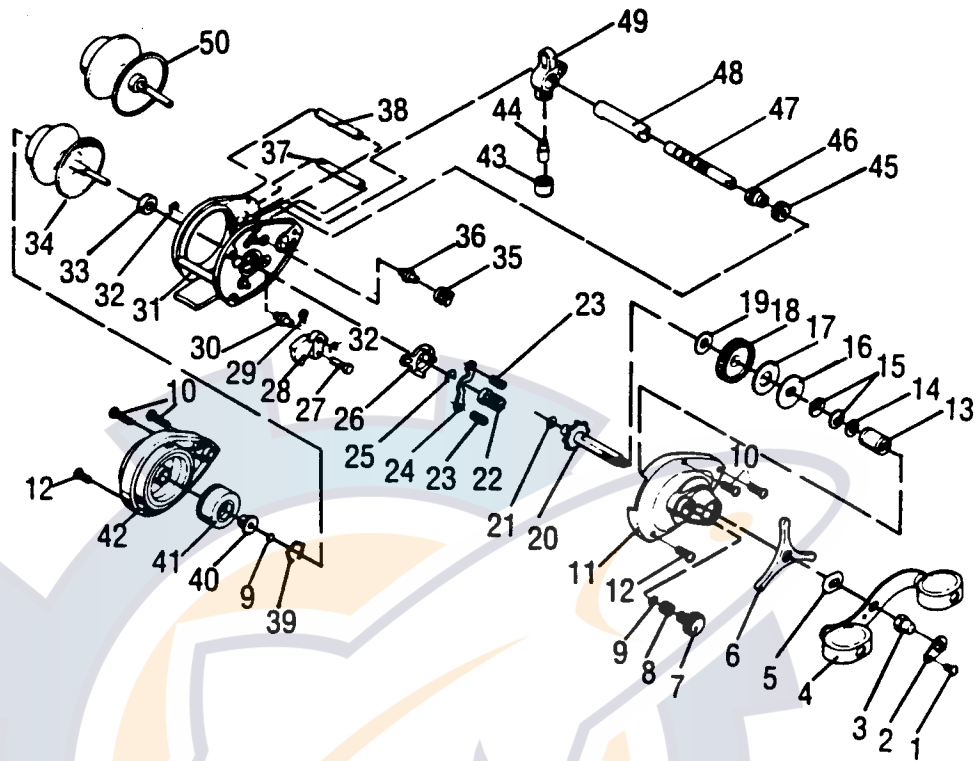

BBXLM

Key No.	Part No.	Description	Price	Key No.	Part No.	Description	Price
1	P306000	Handle Locking Plate Screw	.30	27	P306113	Spool Release Button Pin	.3
2	P306002	Handle Locking Plate	.70	28	P306118	Spool Release Button	1.6
2	P306003	Handle Locking Plate	.70	29	P306121	Spool Release Button Spring	.3
3	P306007	Handle Retaining Nut	.65	30	P306124	Ratchet Gear Assembly	12.7
4	P306012	Handle	6.75	31	P306140	Main Body Assembly	22.8
5	P306014	Tri Star Drag Tension Plate	.45	32	P306070	Retaining Ring	.3
6	P306020	Tri Star Drag Control	3.00	33	P306183	Oilless Bushing	.6
7	P306029	Cast Control Screw	1.90	34	P306146	V Spool Standard	17.0
8	P306032	Cast Control Tension Spring	.30	35	P306186	Anti Reverse Claw	2.2
9	P306034	Cast Control Tension Plate	.30	36	P306187	Anti Reverse Claw Screw	.5
10	P306049	Side Plate Retaining Screw "A"	.30	37	P306198	Level Wind Stabilizer Bar	1.3
11	P306061	Right Side Plate	8.10	38	P306199	Main Frame Stabilizer Bar	1.3
12	P306062	Side Plate Retaining Screw "B"	.30	39	P306155	Retaining Ring	.3
14	P306095	Drag Pressure Plate Washer	.30	40	P306184	Oilless Bushing	.8
15	P306093	Drag Spring Washer	.55	41	P306158	Magnet Assembly	7.3
16	P306099	Drag Pressure Plate	.45	42	P306172	Left Side Plate	12.9
17	P306103	Fiber Drag Washer	.90	43	P306200	Line Guide Block Cap	1.3
18	P306108	Main Gear	4.25	44	P306202	Pawl (Steel)	3.4
19	P306111	Main Gear Fiber Washer	.30	44	P306203	Pawl (Zirconia)	6.8
20	P306128	Ratchet Gear Assembly	7.20	45	P306180	Level Wind Cam Gear	1.8
21	P306129	Drive Shaft Assembly Washer	.30	46	P306182	Oilless Bushing	.6
22	P306078	Pinion Gear	5.10	47	P306179	Level Wind Gear	4.7
23	P306082	Clutch Spring	.30	48	P306194	Level Wind Gear Guard	1.25
24	P306084	Clutch Lever	.65	49	P306208	Line Guide Block	5.10
25	P306079	Retaining Clip	.30	50	P306151	U Spool	17.00
26	P306087	Clutch Cam	.85				